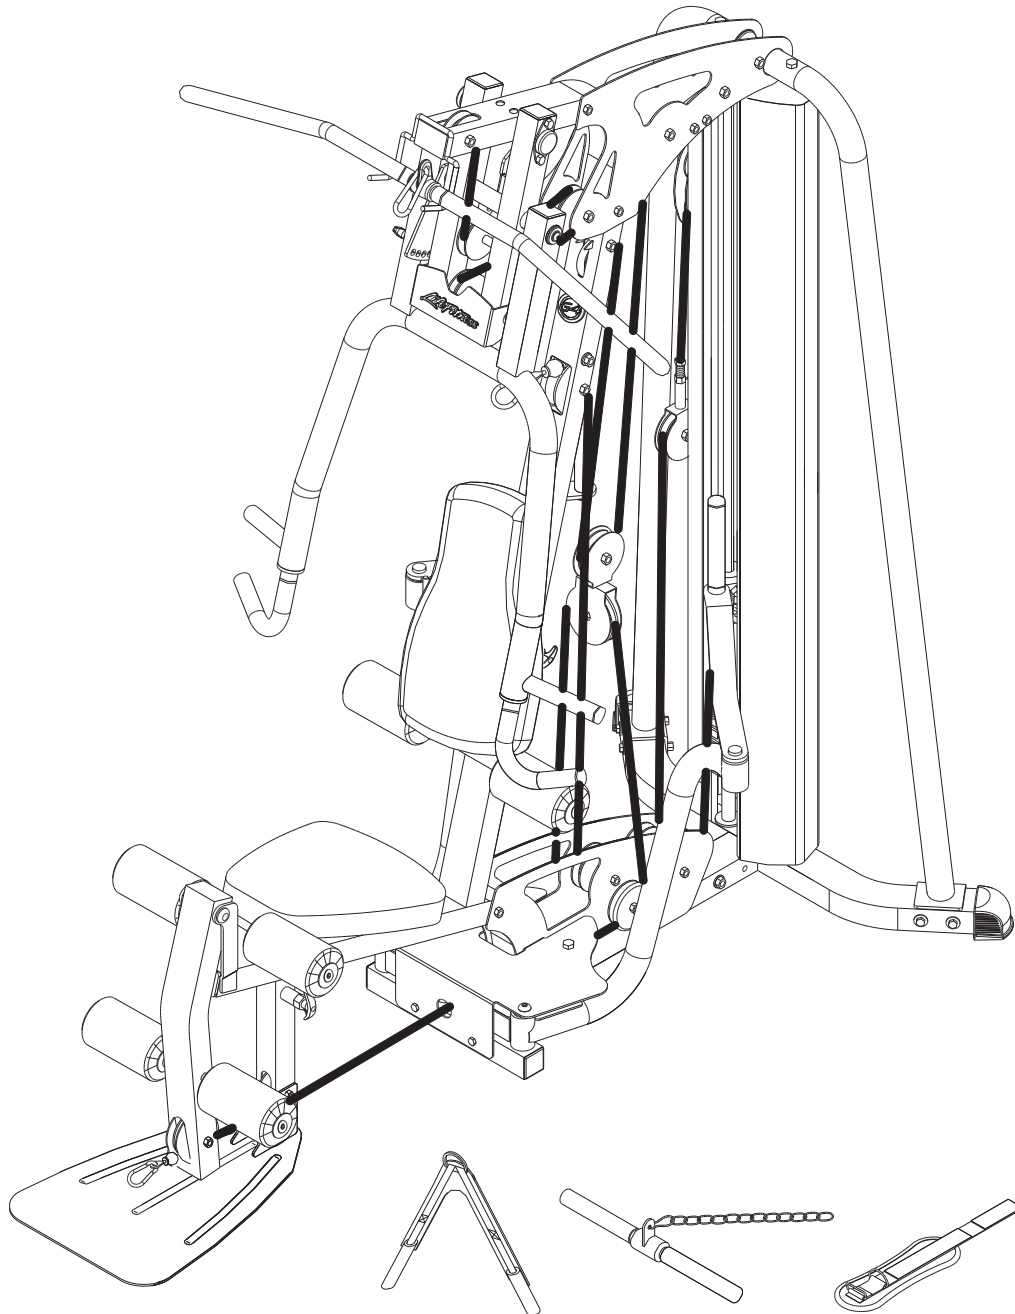

Customer Support Services
PARTS MANUAL